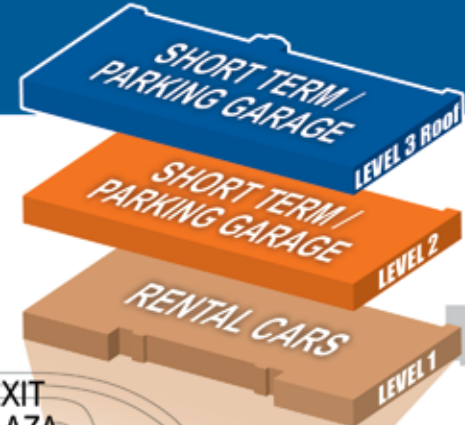

## Parking Rates

There is a five minute grace period in each lot for customers who pull into the wrong lot or are dropping someone off at a vehicle.

**Easy to and through.**