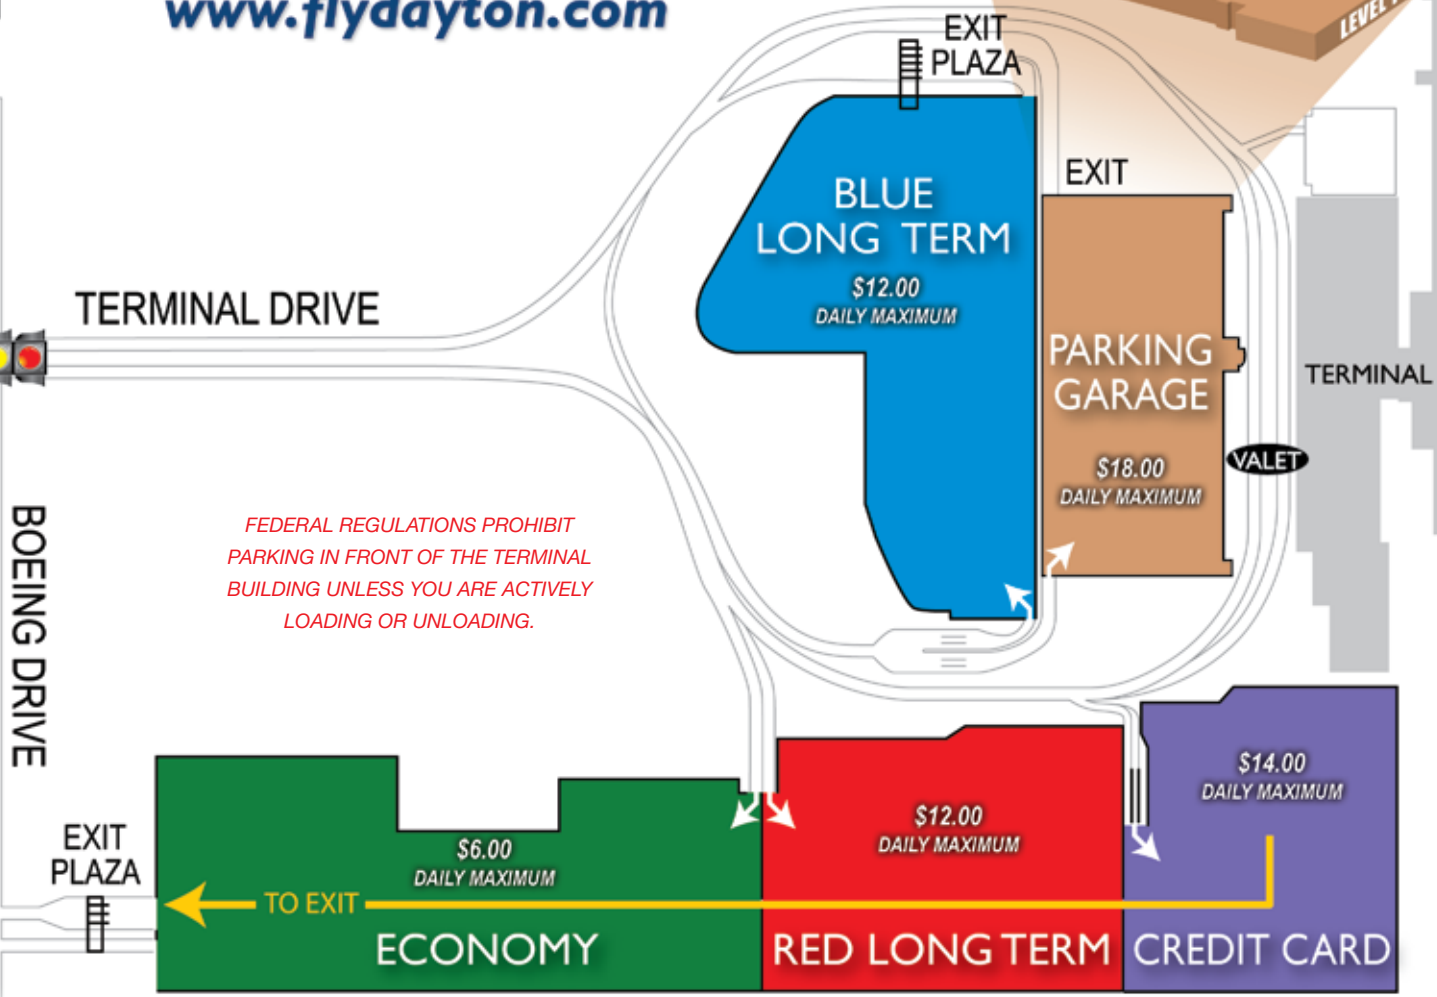

## Parking Rates

### VALET

0-4 Hour .....	\$10.00
Each Additional Hour .....	\$2.00
Daily Maximum .....	\$20.00

There is a five minute grace period in each lot for customers who pull into the wrong lot or are dropping someone off at a vehicle.

**Easy to and through.**