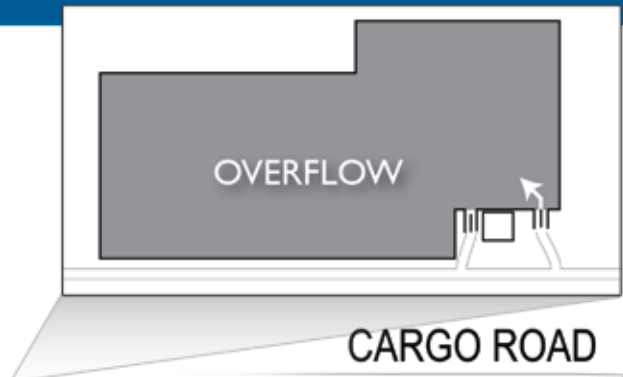

Parking Rates

SHORT TERM / PARKING GARAGE

0-30 Minutes	Free
31 Minutes-1 Hour	$3.00
Each Additional Hour	$3.00
Daily Maximum	$18.00

VALET

0-4 Hour	$10.00
Each Additional Hour	$2.00
Daily Maximum	$20.00

CREDIT CARD

0-1 Hour	$2.00
Each Additional Hour	$2.00
Daily Maximum	$14.00

BLUE LONG TERM

0-1 Hour	$2.00
Each Additional Hour	$2.00
Daily Maximum	$12.00

RED LONG TERM

0-1 Hour	$2.00
Each Additional Hour	$2.00
Daily Maximum	$12.00

ECONOMY

0-1 Hour	$2.00
Each Additional Hour	$2.00
Daily Maximum	$6.00
Weekly Maximum	$36.00

NO CHECKS

ALL PARKING LOTS ARE AVAILABLE ON A FIRST-COME, FIRST-SERVED BASIS.

There is a five minute grace period in each lot for customers who pull into the wrong lot or are dropping someone off at a vehicle.

Easy to and through.