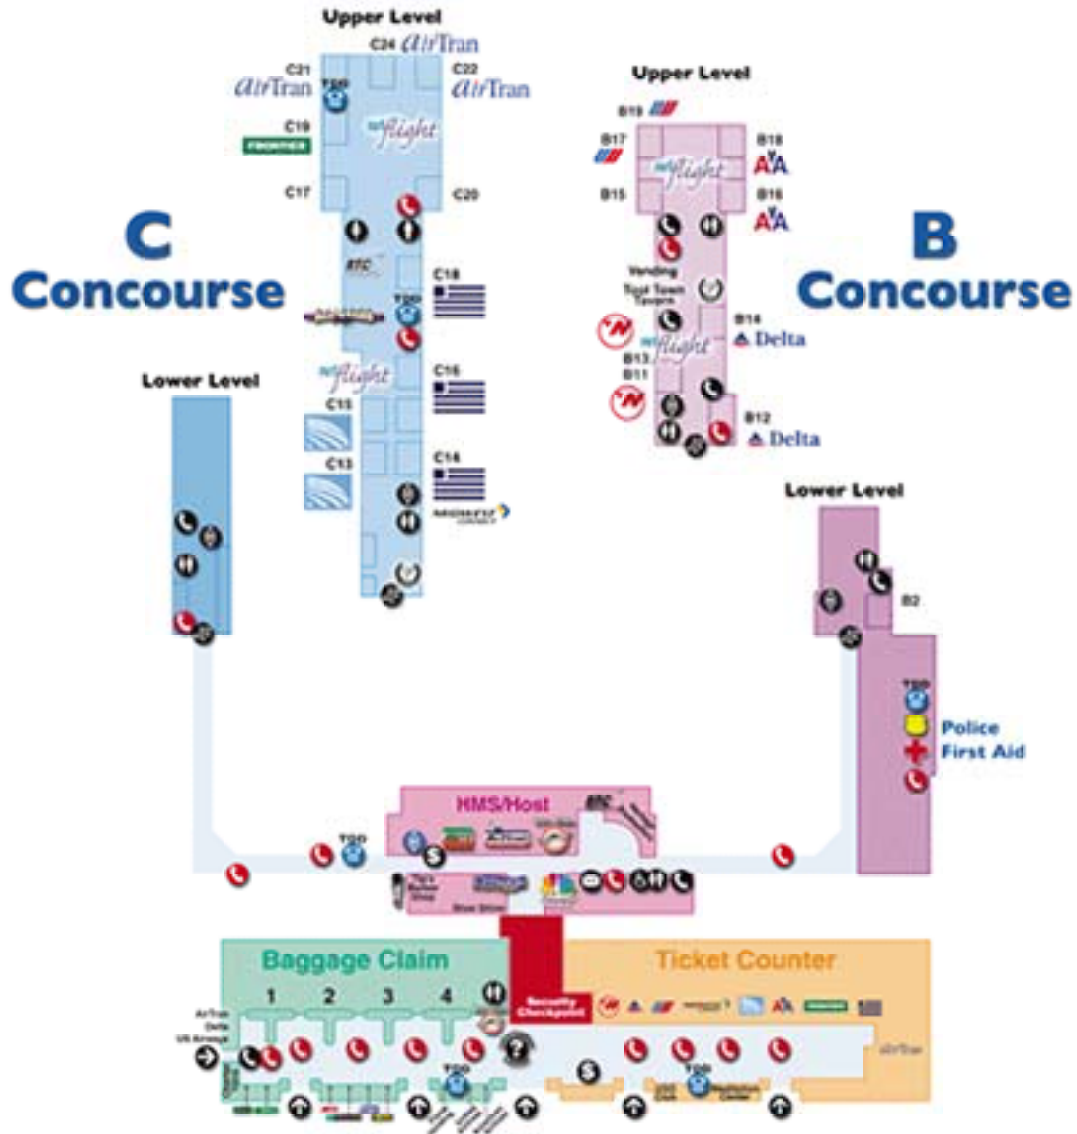

Terminal Map

Airline Services (B Concourse)	Airline Services (C Concourse)	Airport Services	Retail Services	Terminal Legend
<ul style="list-style-type: none"> American Delta Northwest United Airlines 	<ul style="list-style-type: none"> AirTran Continental Express Frontier Midwest Connect US Airways 	<ul style="list-style-type: none"> Business Traveler's Center Baggage Claim Offices Charter Vans First Aid Information Pharmacy Center USB Club Police US Mail Box Free Internet Access Free Internet Access 	<ul style="list-style-type: none"> Paradise Gift Shop Paradise Gift Shop CMBC Gift Shop Floral Vending Heritage Bookshelves Shoe Shine Rental Cars Tip's Barber Shop 	<ul style="list-style-type: none"> ATM Elevator Elevator to Administration Offices Entrance Escalator Handicap Restrooms Information Center Mail Box Restrooms Telephone Telephone - Courtesy Telephone - TDD Vending
<p>Rental Cars</p> <ul style="list-style-type: none"> Alamo AVIS Budget Enterprise Hertz National 	<p>Restaurants</p> <ul style="list-style-type: none"> Boston Steaks Gourmet Coffee Roasters Canadian/Deli Dayton's All-Boars Cafe Fuel Town Tavern Max & Ernie's Storrs Italian Eatery 			

Easy to and through.